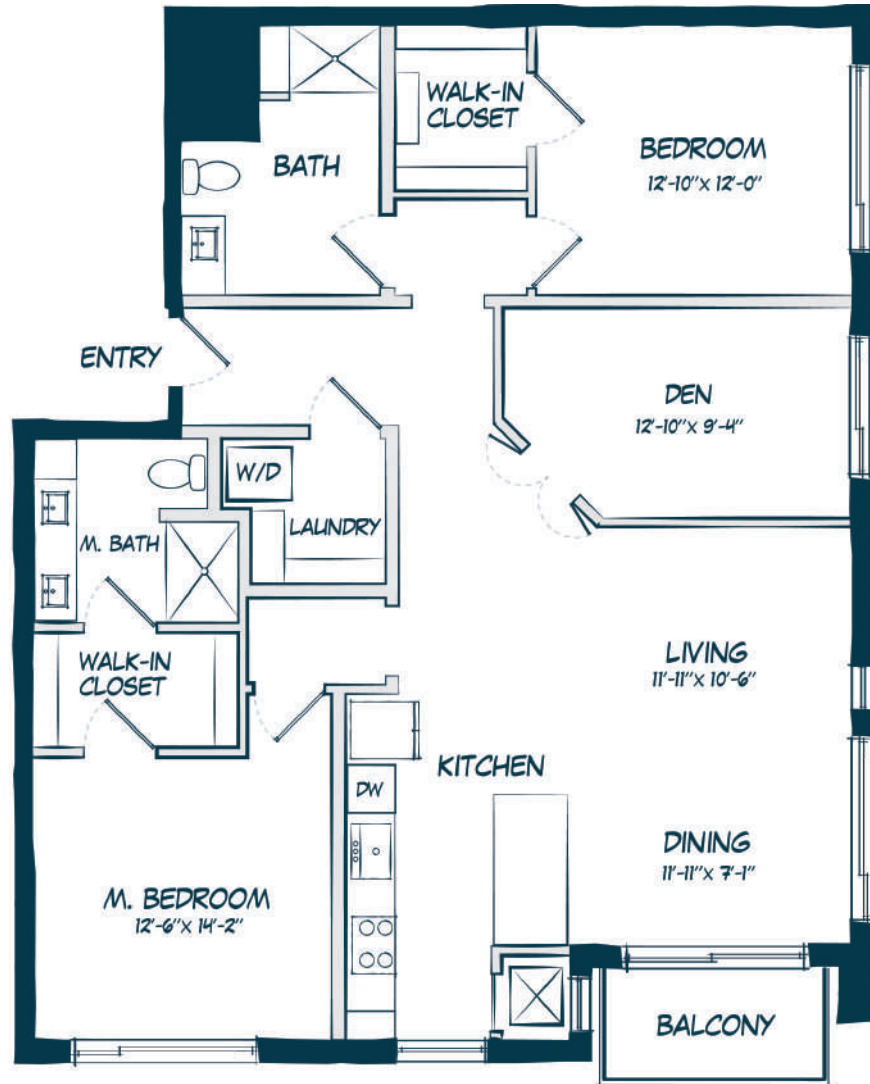

CC1

2 BED / 2 BATH

1419

SQ. FT.

CARAWAY
WEST END

5235 Wayzata Blvd. | St Louis Park, MN 55416

www.carawaywestend.com

* Pricing and availability are subject to change. Rent is based on monthly frequency. Additional fees may apply, such as but not limited to package delivery, trash, water, amenities, etc.

** Floorplans are artist's rendering. All dimensions are approximate. Actual product and specifications may vary in dimension or detail. Not all features are available in every apartment. Please see a representative for details.