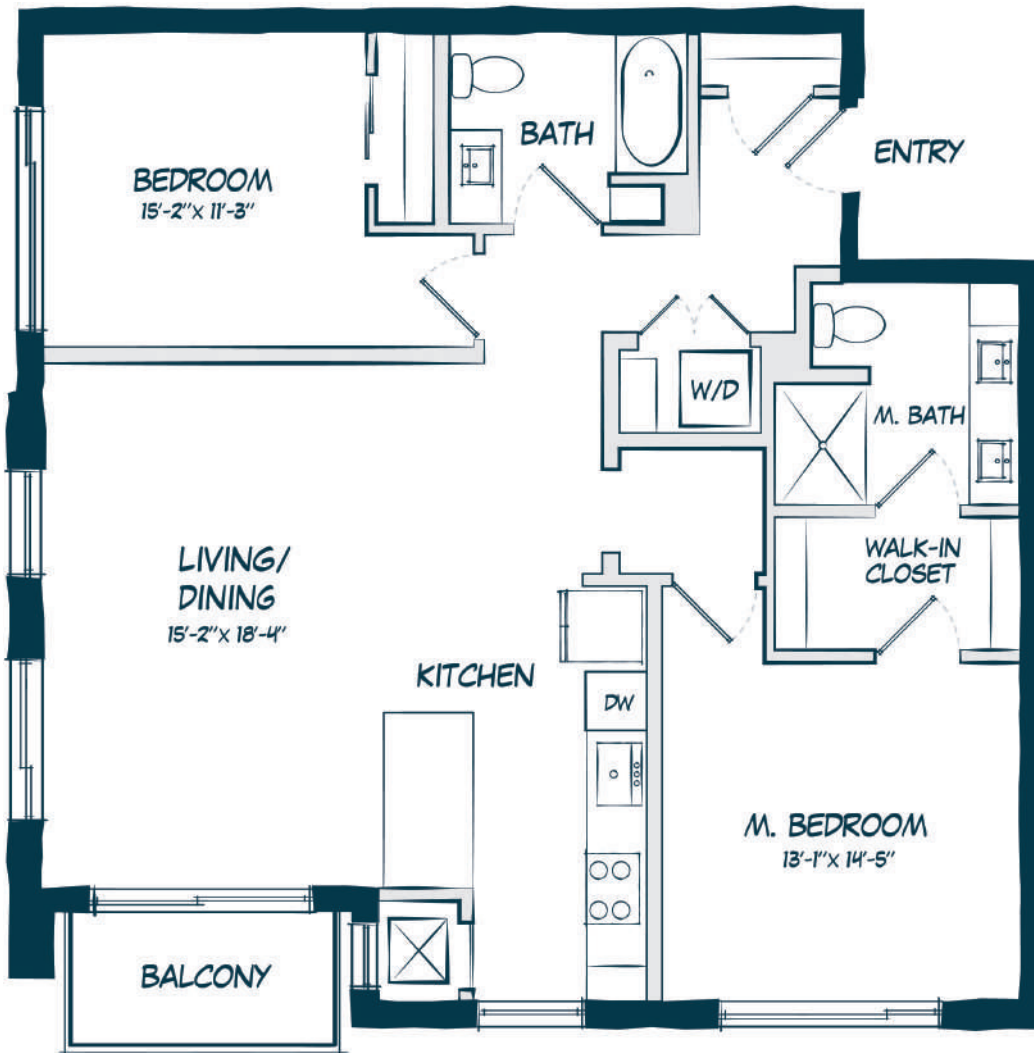

C9

2 BED / 2 BATH

1159

SQ. FT.

CARAWAY
WEST END

5235 Wayzata Blvd. | St Louis Park, MN 55416

www.carawaywestend.com

* Pricing and availability are subject to change. Rent is based on monthly frequency. Additional fees may apply, such as but not limited to package delivery, trash, water, amenities, etc.

** Floorplans are artist's rendering. All dimensions are approximate. Actual product and specifications may vary in dimension or detail. Not all features are available in every apartment. Please see a representative for details.