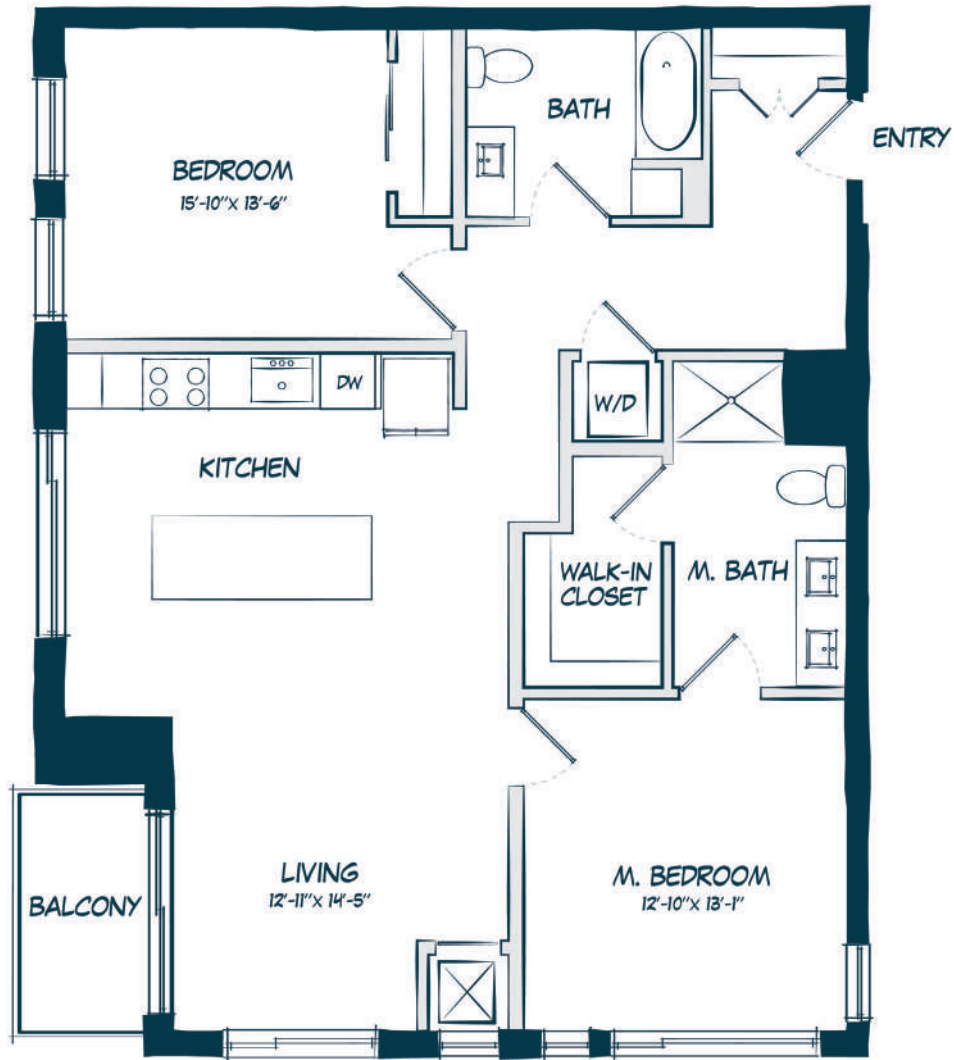

C8

2 BED / 2 BATH

1155

SQ. FT.

CARAWAY
WEST END

5235 Wayzata Blvd. | St Louis Park, MN 55416

www.carawaywestend.com

* Pricing and availability are subject to change. Rent is based on monthly frequency. Additional fees may apply, such as but not limited to package delivery, trash, water, amenities, etc.

** Floorplans are artist's rendering. All dimensions are approximate. Actual product and specifications may vary in dimension or detail. Not all features are available in every apartment. Please see a representative for details.