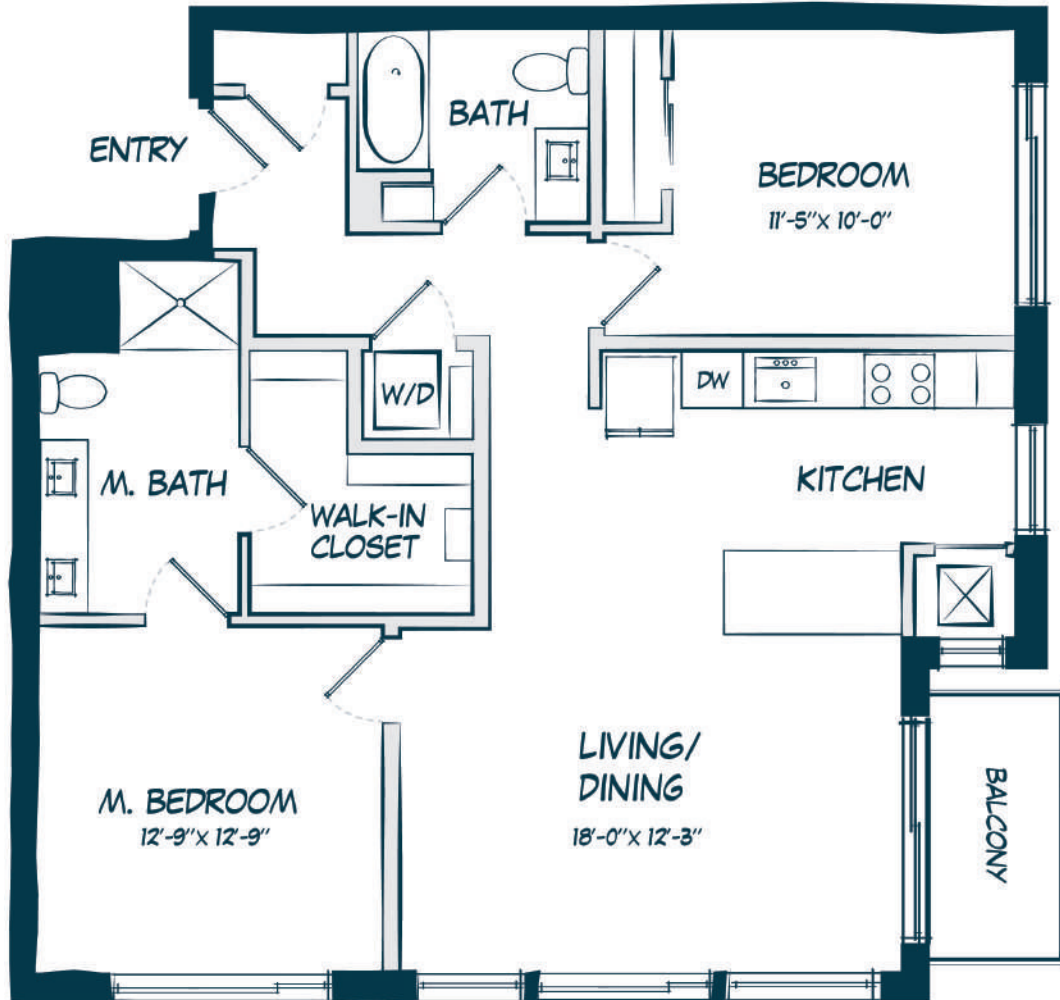

C7

2 BED / 2 BATH

1132

SQ. FT.

CARAWAY
WEST END

5235 Wayzata Blvd. | St Louis Park, MN 55416

www.carawaywestend.com

* Pricing and availability are subject to change. Rent is based on monthly frequency. Additional fees may apply, such as but not limited to package delivery, trash, water, amenities, etc.

** Floorplans are artist's rendering. All dimensions are approximate. Actual product and specifications may vary in dimension or detail. Not all features are available in every apartment. Please see a representative for details.