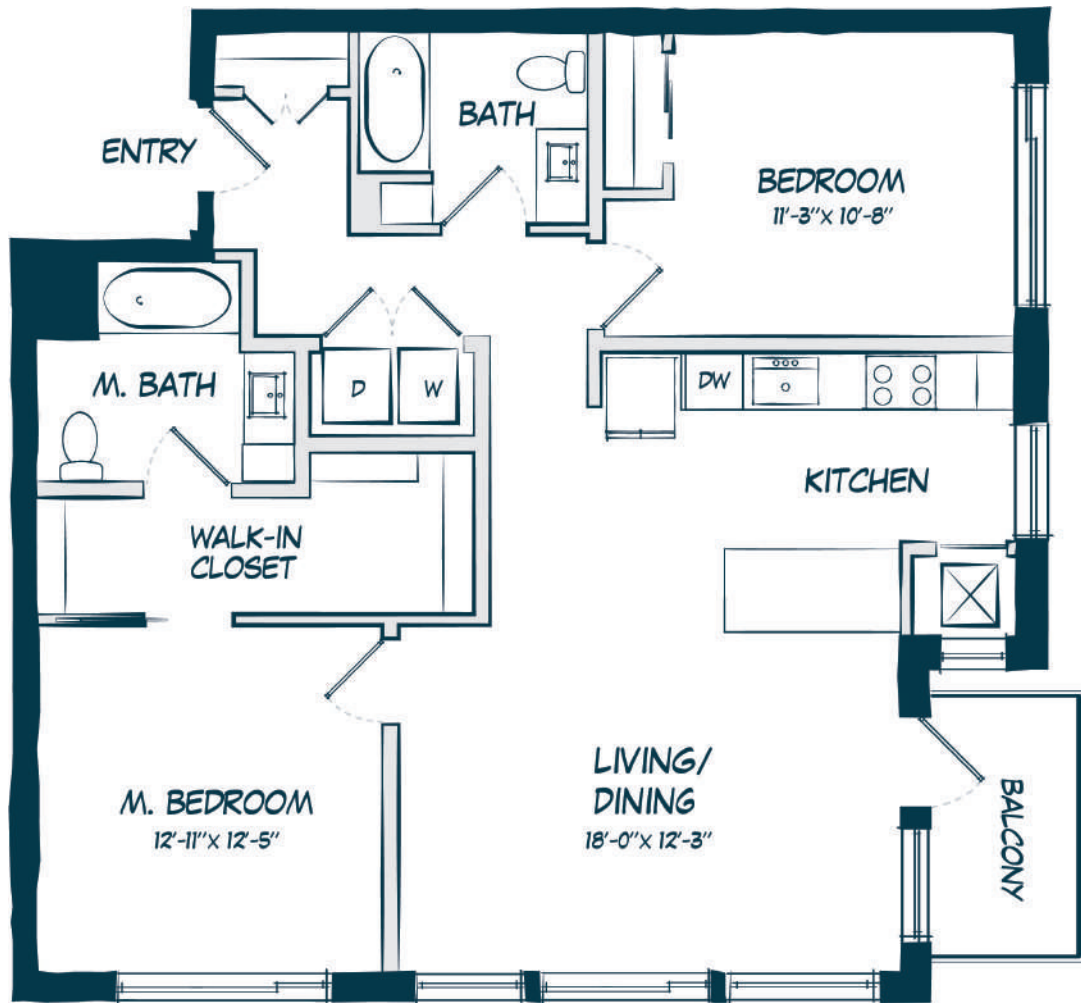

C7 Type A

2 BED / 2 BATH

1132

SQ. FT.

CARAWAY
WEST END

5235 Wayzata Blvd. | St Louis Park, MN 55416

www.carawaywestend.com

* Pricing and availability are subject to change. Rent is based on monthly frequency. Additional fees may apply, such as but not limited to package delivery, trash, water, amenities, etc.

** Floorplans are artist's rendering. All dimensions are approximate. Actual product and specifications may vary in dimension or detail. Not all features are available in every apartment. Please see a representative for details.