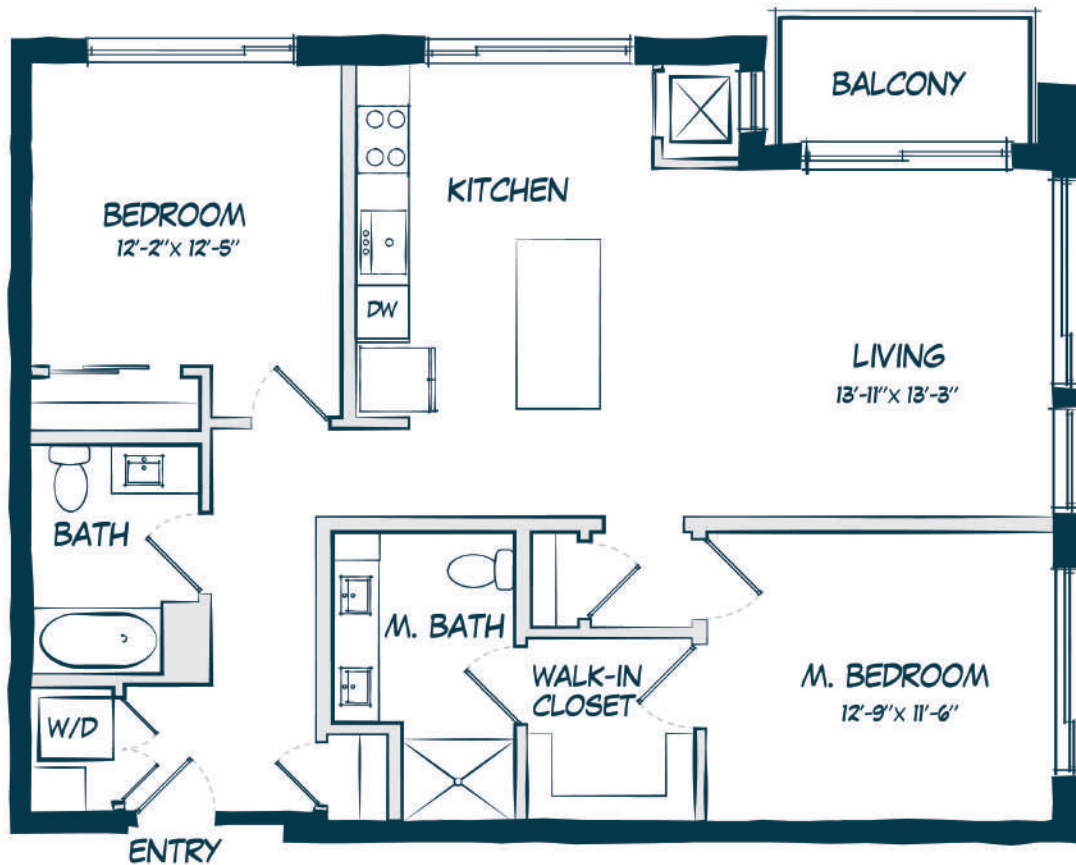

C6

2 BED / 2 BATH

1135

SQ. FT.

CARAWAY
WEST END

5235 Wayzata Blvd. | St Louis Park, MN 55416

www.carawaywestend.com

* Pricing and availability are subject to change. Rent is based on monthly frequency. Additional fees may apply, such as but not limited to package delivery, trash, water, amenities, etc.

** Floorplans are artist's rendering. All dimensions are approximate. Actual product and specifications may vary in dimension or detail. Not all features are available in every apartment. Please see a representative for details.