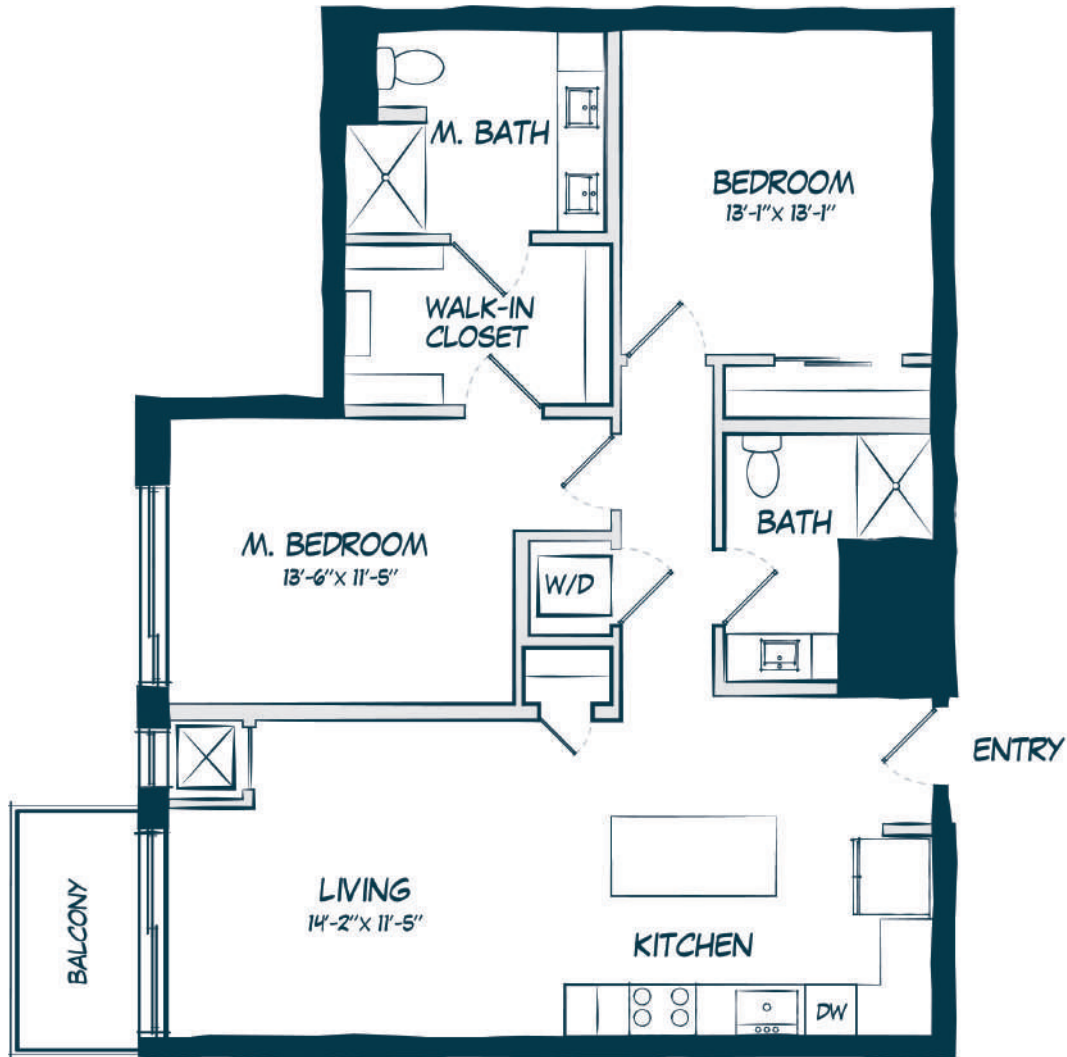

C5

2 BED / 2 BATH

1122

SQ. FT.

CARAWAY
WEST END

5235 Wayzata Blvd. | St Louis Park, MN 55416

www.carawaywestend.com

* Pricing and availability are subject to change. Rent is based on monthly frequency. Additional fees may apply, such as but not limited to package delivery, trash, water, amenities, etc.

** Floorplans are artist's rendering. All dimensions are approximate. Actual product and specifications may vary in dimension or detail. Not all features are available in every apartment. Please see a representative for details.