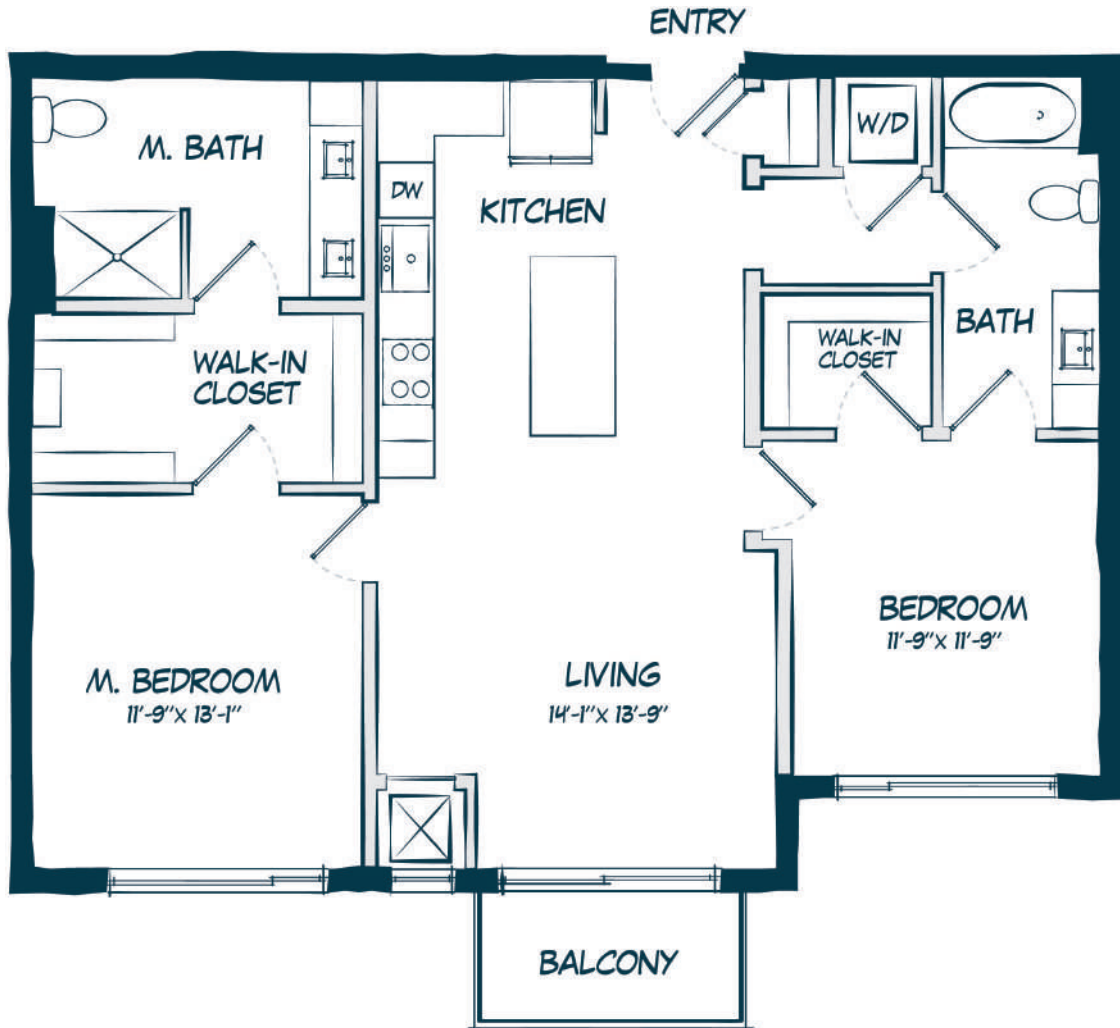

C4

2 BED / 2 BATH

1122

SQ. FT.

CARAWAY
WEST END

5235 Wayzata Blvd. | St Louis Park, MN 55416

www.carawaywestend.com

* Pricing and availability are subject to change. Rent is based on monthly frequency. Additional fees may apply, such as but not limited to package delivery, trash, water, amenities, etc.

** Floorplans are artist's rendering. All dimensions are approximate. Actual product and specifications may vary in dimension or detail. Not all features are available in every apartment. Please see a representative for details.