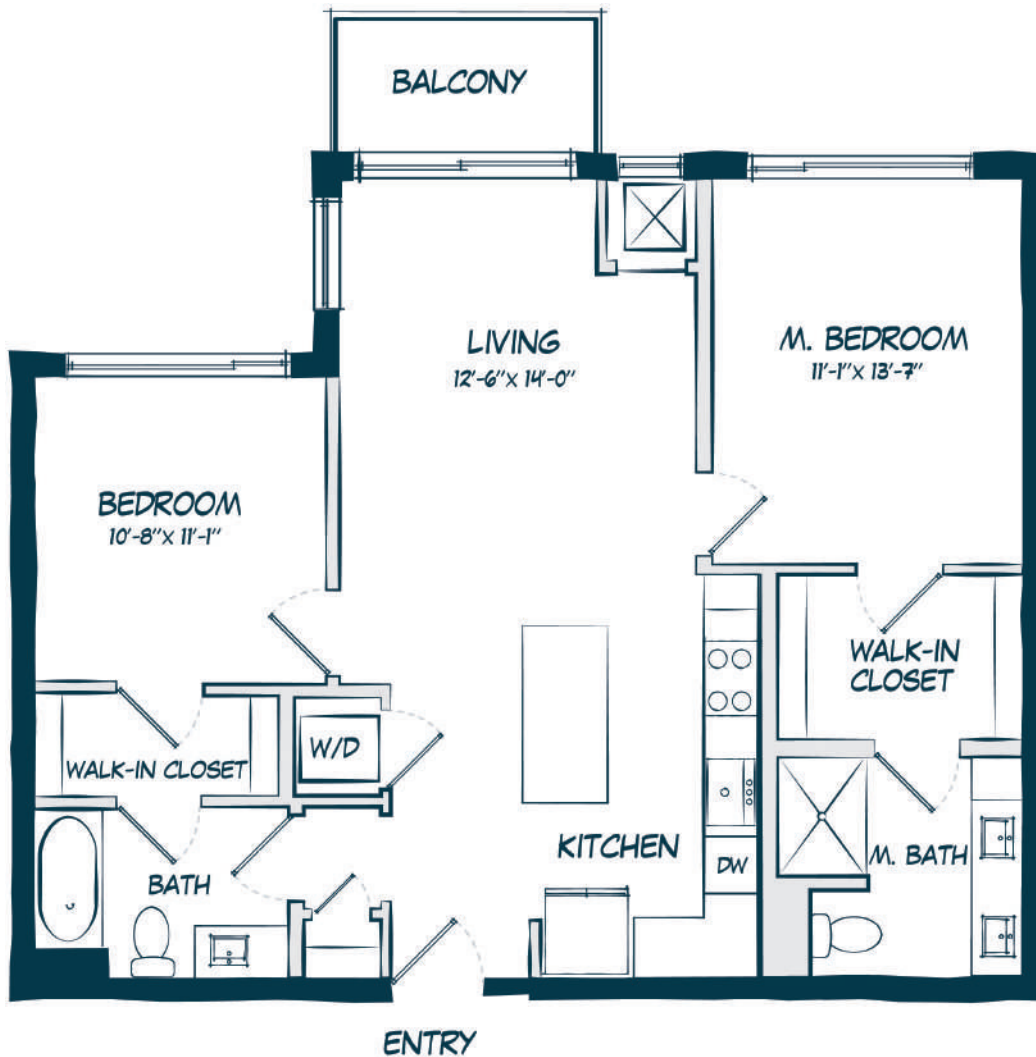

C2

2 BED / 2 BATH

990

SQ. FT.

CARAWAY
WEST END

5235 Wayzata Blvd. | St Louis Park, MN 55416

www.carawaywestend.com

* Pricing and availability are subject to change. Rent is based on monthly frequency. Additional fees may apply, such as but not limited to package delivery, trash, water, amenities, etc.

** Floorplans are artist's rendering. All dimensions are approximate. Actual product and specifications may vary in dimension or detail. Not all features are available in every apartment. Please see a representative for details.