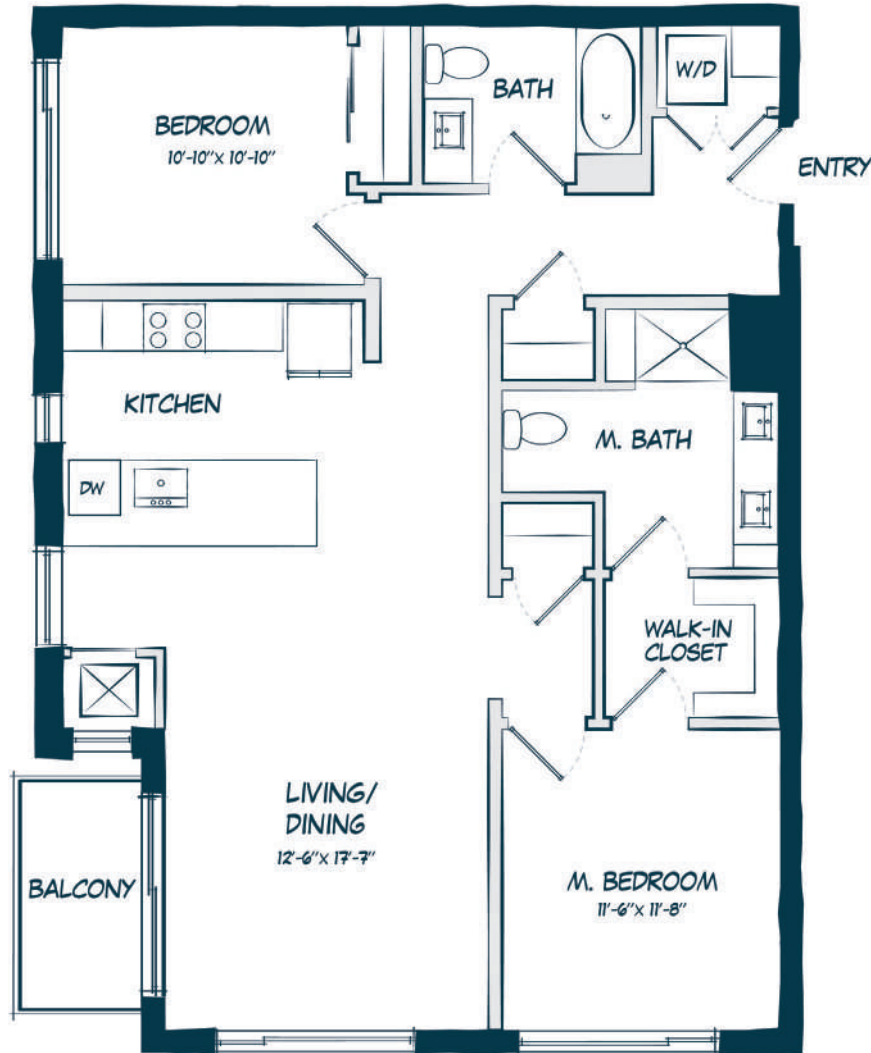

C13

2 BED / 2 BATH

1291

SQ. FT.

CARAWAY
WEST END

5235 Wayzata Blvd. | St Louis Park, MN 55416

www.carawaywestend.com

* Pricing and availability are subject to change. Rent is based on monthly frequency. Additional fees may apply, such as but not limited to package delivery, trash, water, amenities, etc.

** Floorplans are artist's rendering. All dimensions are approximate. Actual product and specifications may vary in dimension or detail. Not all features are available in every apartment. Please see a representative for details.