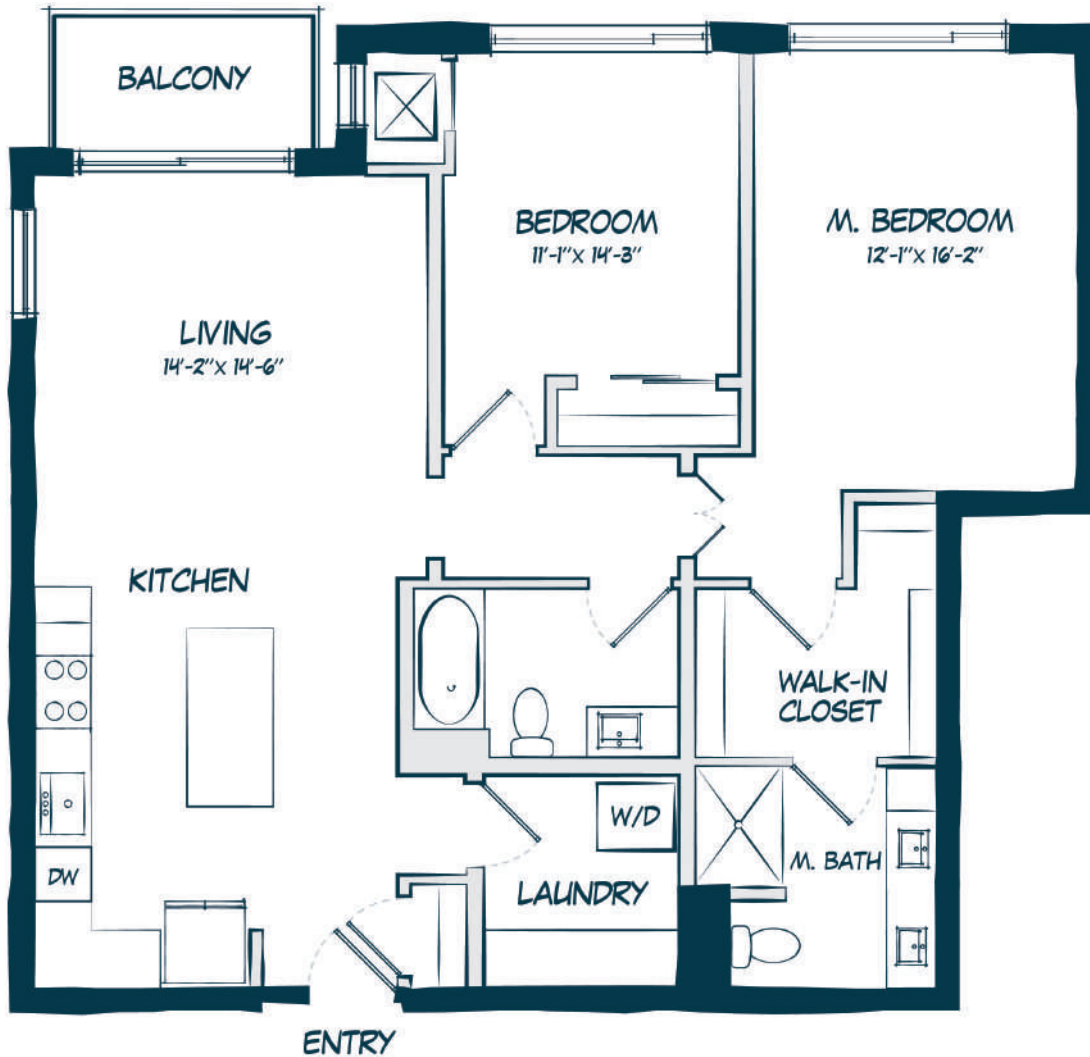

C12

2 BED / 2 BATH

1182

SQ. FT.

CARAWAY
WEST END

5235 Wayzata Blvd. | St Louis Park, MN 55416

www.carawaywestend.com

* Pricing and availability are subject to change. Rent is based on monthly frequency. Additional fees may apply, such as but not limited to package delivery, trash, water, amenities, etc.

** Floorplans are artist's rendering. All dimensions are approximate. Actual product and specifications may vary in dimension or detail. Not all features are available in every apartment. Please see a representative for details.