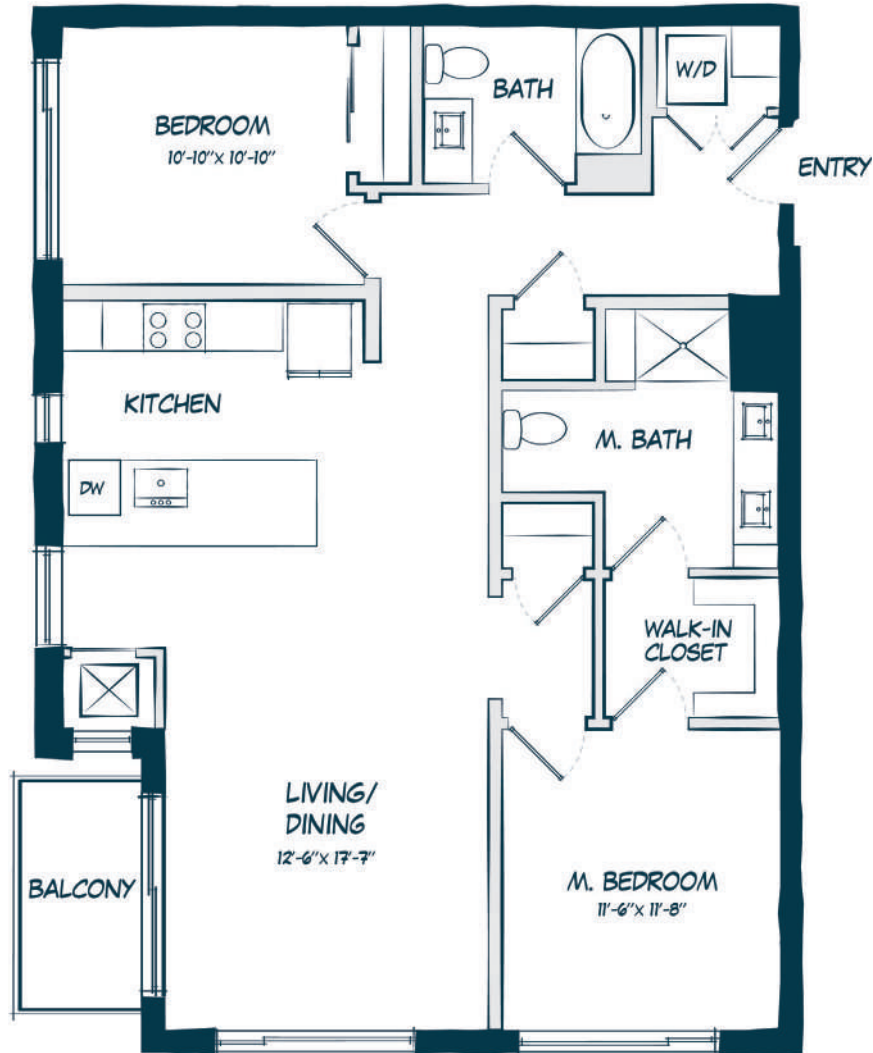

C10

2 BED / 2 BATH

1152

SQ. FT.

CARAWAY
WEST END

5235 Wayzata Blvd. | St Louis Park, MN 55416

www.carawaywestend.com

* Pricing and availability are subject to change. Rent is based on monthly frequency. Additional fees may apply, such as but not limited to package delivery, trash, water, amenities, etc.

** Floorplans are artist's rendering. All dimensions are approximate. Actual product and specifications may vary in dimension or detail. Not all features are available in every apartment. Please see a representative for details.