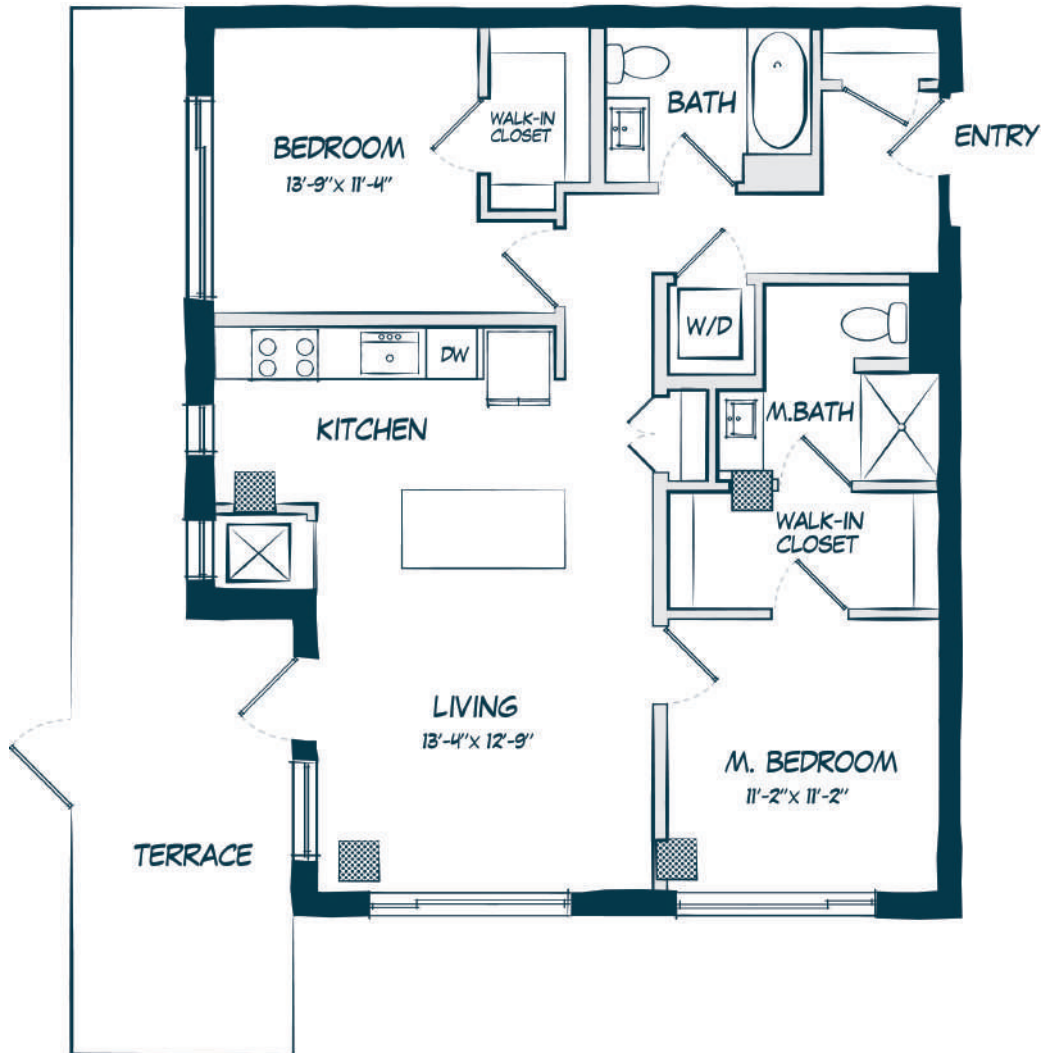

C1

2 BED / 2 BATH

980 - 981

SQ. FT.

CARAWAY
WEST END

5235 Wayzata Blvd. | St Louis Park, MN 55416

www.carawaywestend.com

* Pricing and availability are subject to change. Rent is based on monthly frequency. Additional fees may apply, such as but not limited to package delivery, trash, water, amenities, etc.

** Floorplans are artist's rendering. All dimensions are approximate. Actual product and specifications may vary in dimension or detail. Not all features are available in every apartment. Please see a representative for details.