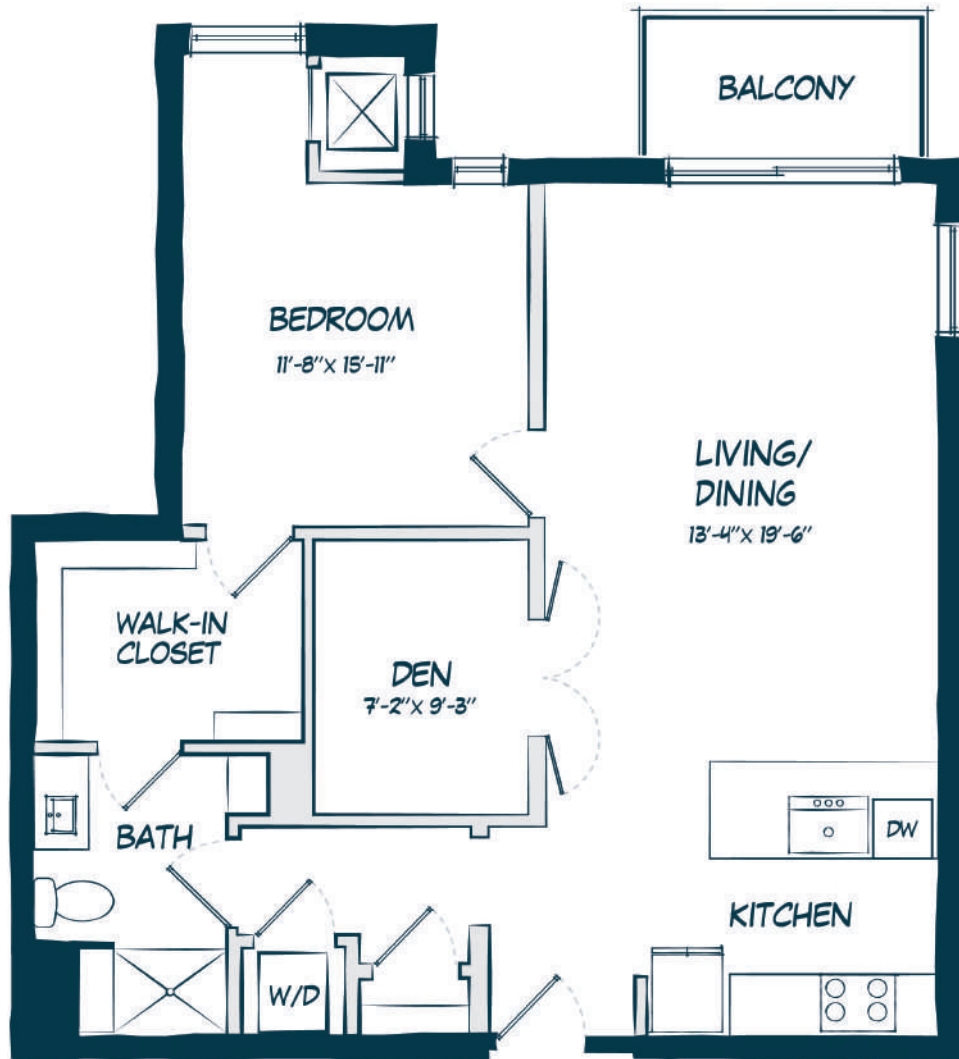

BB2

1 BED / 1 BATH

934

SQ. FT.

CARAWAY
WEST END

5235 Wayzata Blvd. | St Louis Park, MN 55416

www.carawaywestend.com

* Pricing and availability are subject to change. Rent is based on monthly frequency. Additional fees may apply, such as but not limited to package delivery, trash, water, amenities, etc.

** Floorplans are artist's rendering. All dimensions are approximate. Actual product and specifications may vary in dimension or detail. Not all features are available in every apartment. Please see a representative for details.