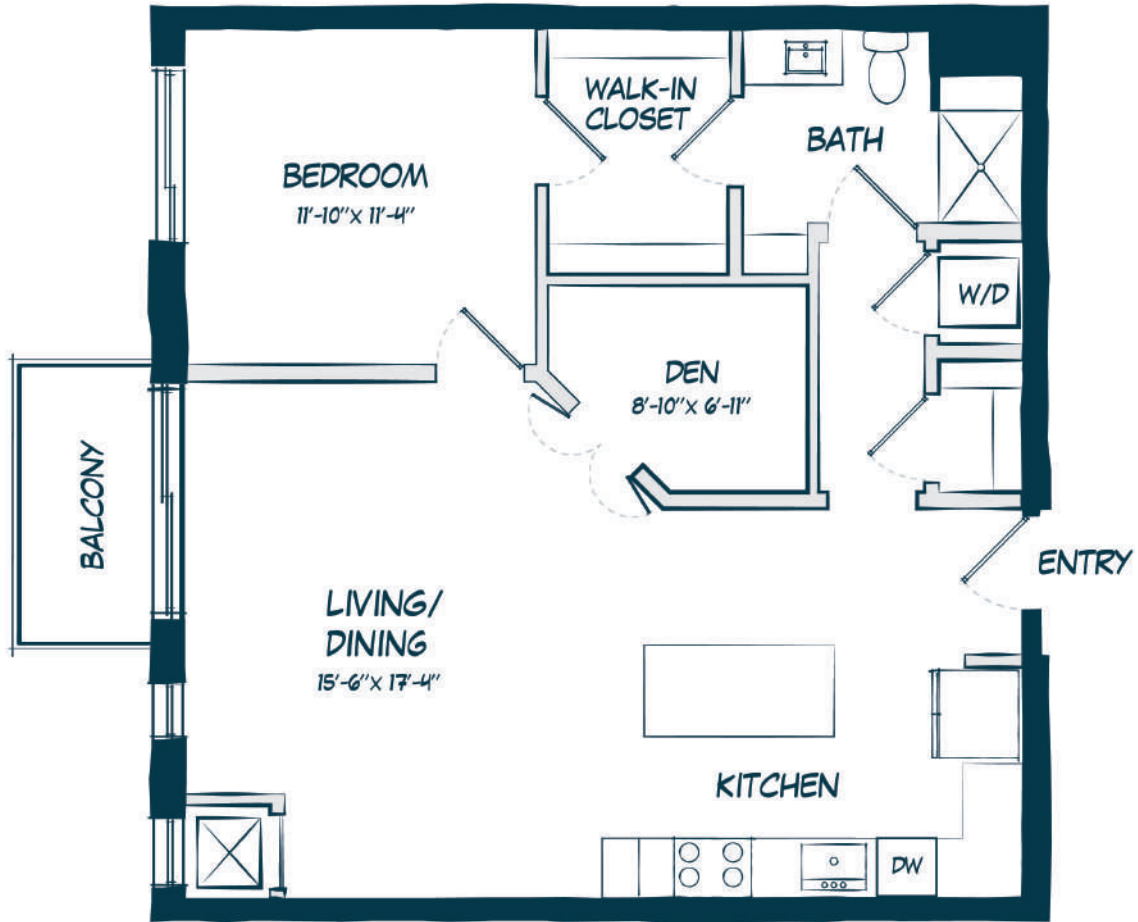

BB1

1 BED / 1 BATH

893

SQ. FT.

CARAWAY
WEST END

5235 Wayzata Blvd. | St Louis Park, MN 55416

www.carawaywestend.com

* Pricing and availability are subject to change. Rent is based on monthly frequency. Additional fees may apply, such as but not limited to package delivery, trash, water, amenities, etc.

** Floorplans are artist's rendering. All dimensions are approximate. Actual product and specifications may vary in dimension or detail. Not all features are available in every apartment. Please see a representative for details.