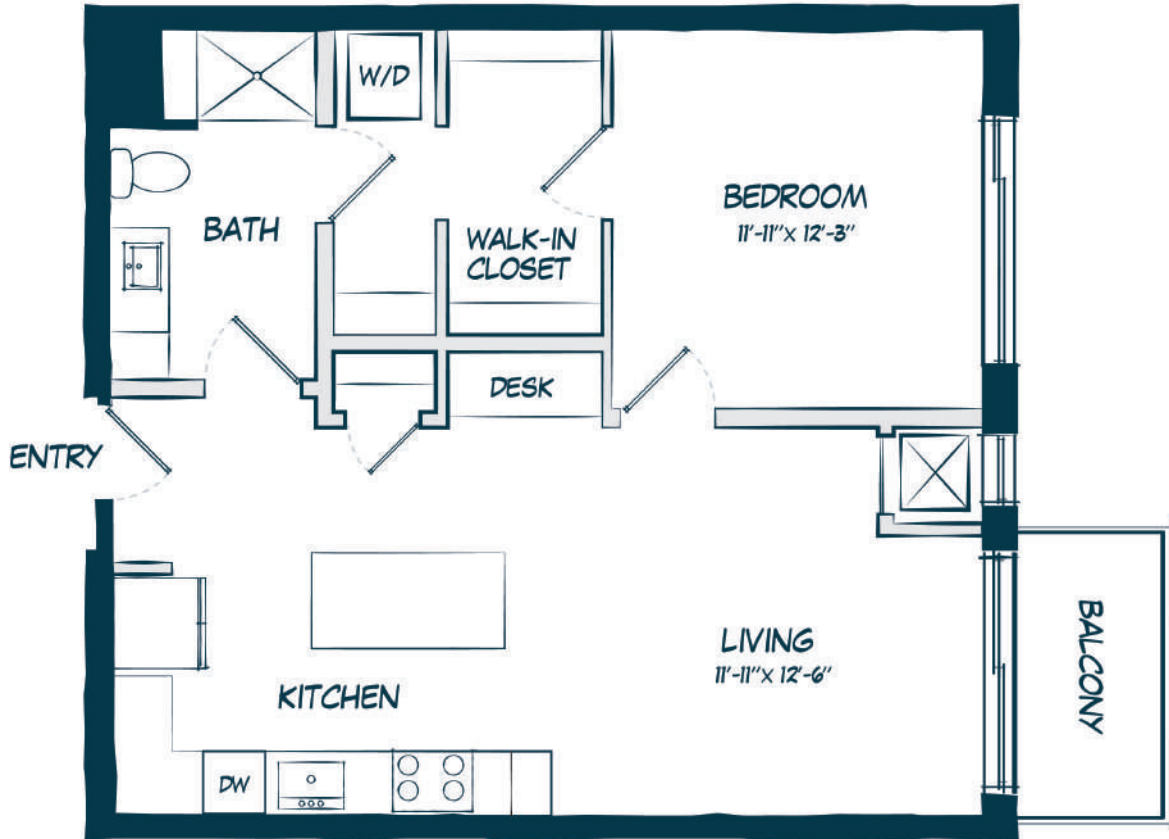

# B4

1 BED / 1 BATH

# 781

SQ. FT.

**CARAWAY**  
WEST END

5235 Wayzata Blvd. | St Louis Park, MN 55416

[www.carawaywestend.com](http://www.carawaywestend.com)

\* Pricing and availability are subject to change. Rent is based on monthly frequency. Additional fees may apply, such as but not limited to package delivery, trash, water, amenities, etc.

\*\* Floorplans are artist's rendering. All dimensions are approximate. Actual product and specifications may vary in dimension or detail. Not all features are available in every apartment. Please see a representative for details.