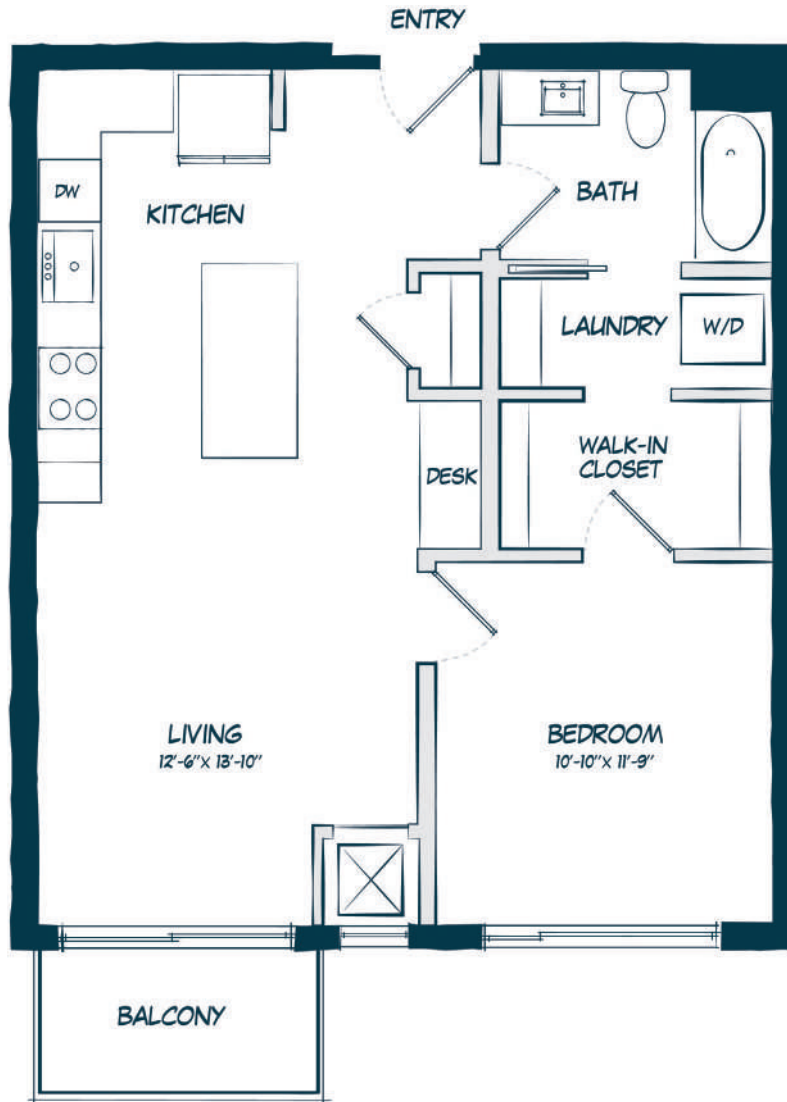

# B3

1 BED / 1 BATH

# 744

SQ. FT.

**CARAWAY**  
WEST END

5235 Wayzata Blvd. | St Louis Park, MN 55416

[www.carawaywestend.com](http://www.carawaywestend.com)

\* Pricing and availability are subject to change. Rent is based on monthly frequency. Additional fees may apply, such as but not limited to package delivery, trash, water, amenities, etc.

\*\* Floorplans are artist's rendering. All dimensions are approximate. Actual product and specifications may vary in dimension or detail. Not all features are available in every apartment. Please see a representative for details.