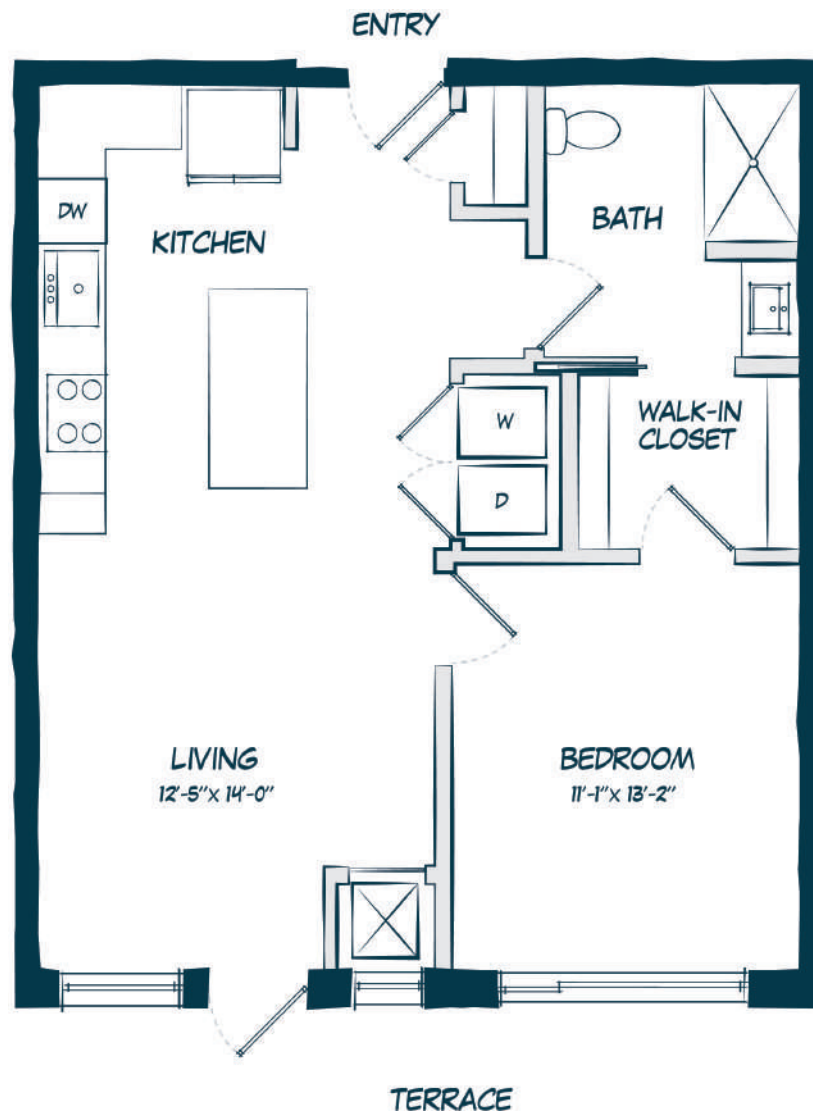

B3 Type A

1 BED / 1 BATH

744

SQ. FT.

CARAWAY
WEST END

5235 Wayzata Blvd. | St Louis Park, MN 55416

www.carawaywestend.com

* Pricing and availability are subject to change. Rent is based on monthly frequency. Additional fees may apply, such as but not limited to package delivery, trash, water, amenities, etc.

** Floorplans are artist's rendering. All dimensions are approximate. Actual product and specifications may vary in dimension or detail. Not all features are available in every apartment. Please see a representative for details.