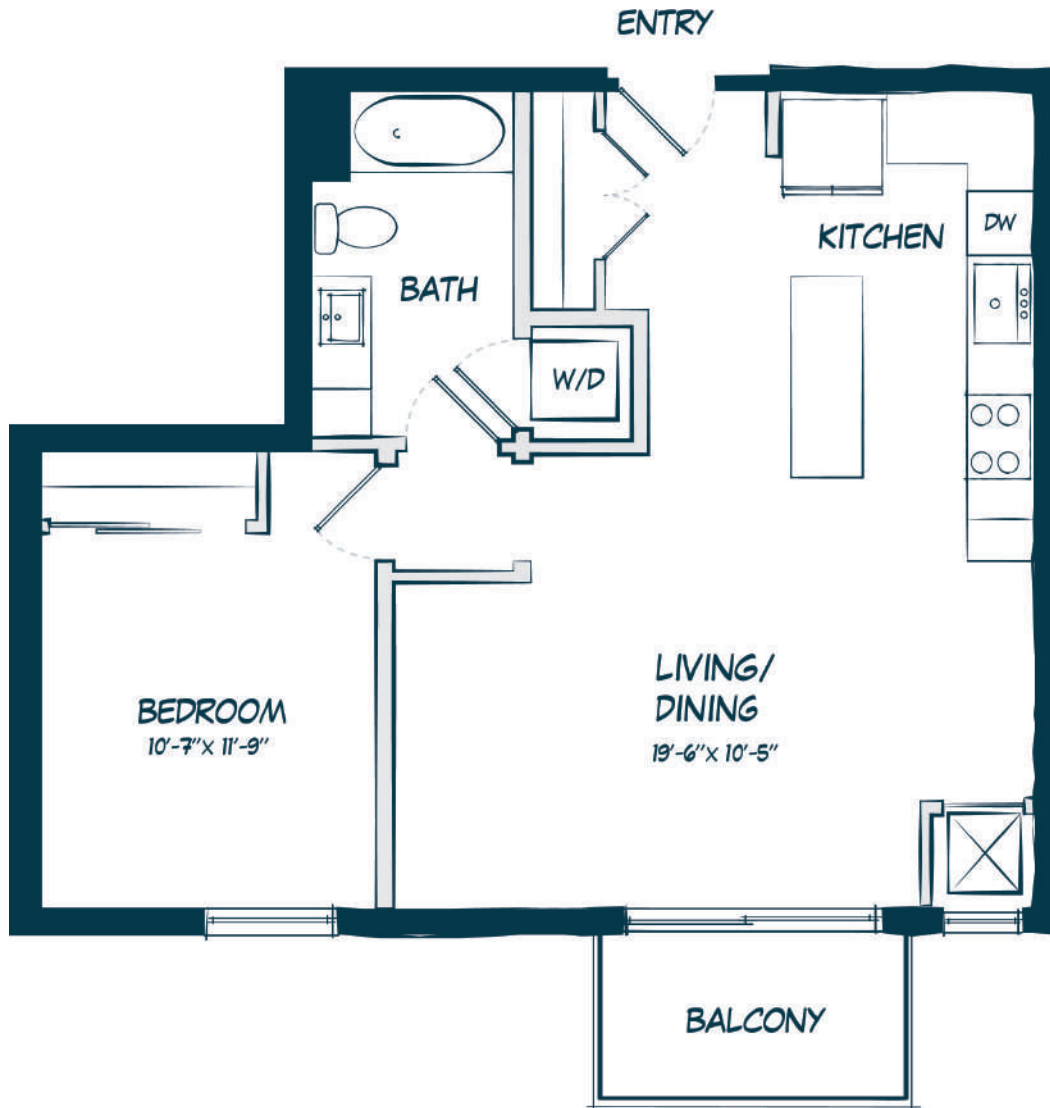

B2

1 BED / 1 BATH

731 - 733

SQ. FT.

CARAWAY
WEST END

5235 Wayzata Blvd. | St Louis Park, MN 55416

www.carawaywestend.com

* Pricing and availability are subject to change. Rent is based on monthly frequency. Additional fees may apply, such as but not limited to package delivery, trash, water, amenities, etc.

** Floorplans are artist's rendering. All dimensions are approximate. Actual product and specifications may vary in dimension or detail. Not all features are available in every apartment. Please see a representative for details.