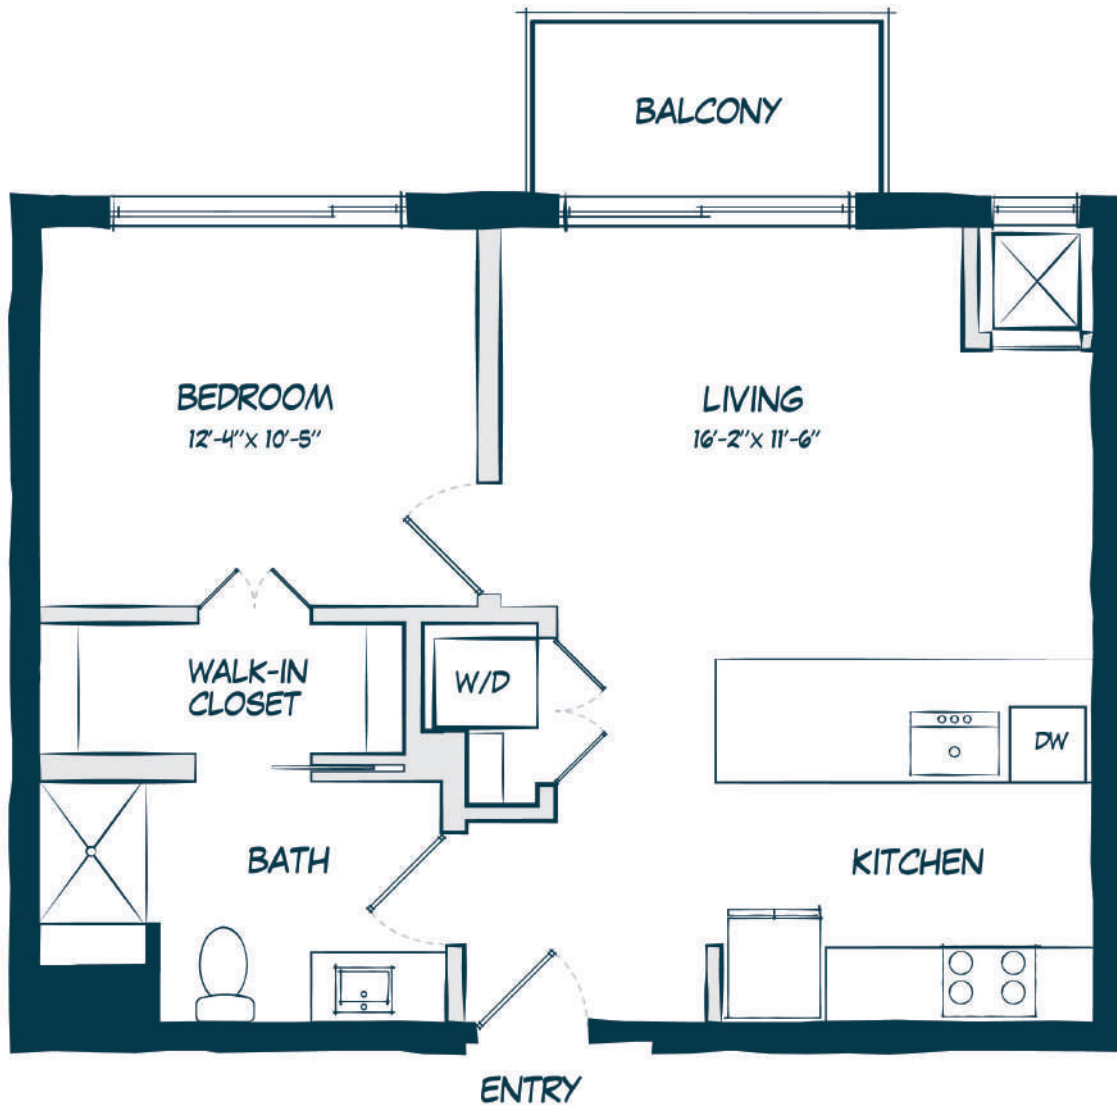

# B1

1 BED / 1 BATH

# 657

SQ. FT.

**CARAWAY**  
WEST END

5235 Wayzata Blvd. | St Louis Park, MN 55416

[www.carawaywestend.com](http://www.carawaywestend.com)

\* Pricing and availability are subject to change. Rent is based on monthly frequency. Additional fees may apply, such as but not limited to package delivery, trash, water, amenities, etc.

\*\* Floorplans are artist's rendering. All dimensions are approximate. Actual product and specifications may vary in dimension or detail. Not all features are available in every apartment. Please see a representative for details.