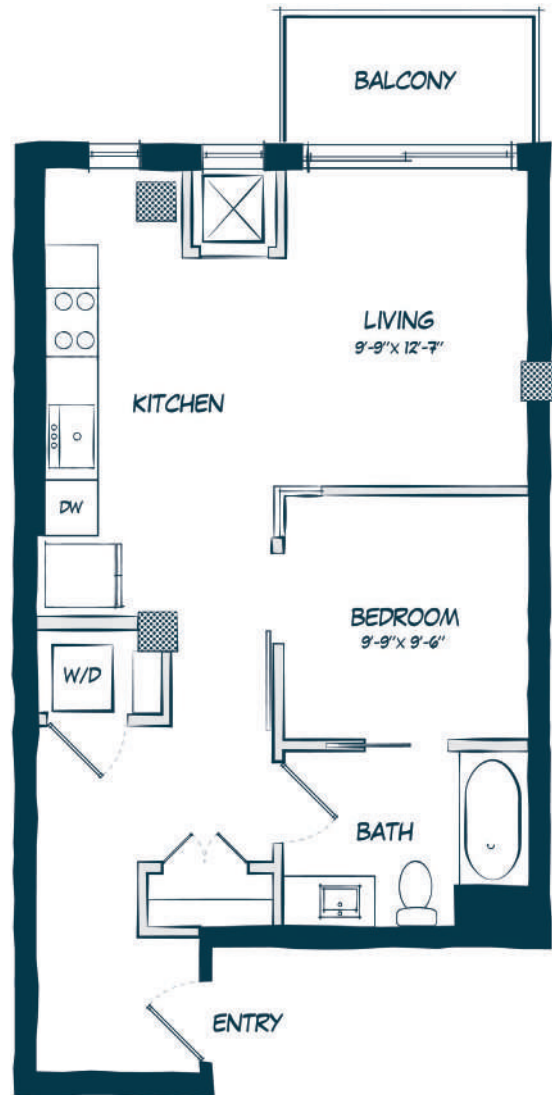

AA5

STUDIO / 1 BATH

616

SQ. FT.

CARAWAY
WEST END

5235 Wayzata Blvd. | St Louis Park, MN 55416

www.carawaywestend.com

* Pricing and availability are subject to change. Rent is based on monthly frequency. Additional fees may apply, such as but not limited to package delivery, trash, water, amenities, etc.

** Floorplans are artist's rendering. All dimensions are approximate. Actual product and specifications may vary in dimension or detail. Not all features are available in every apartment. Please see a representative for details.