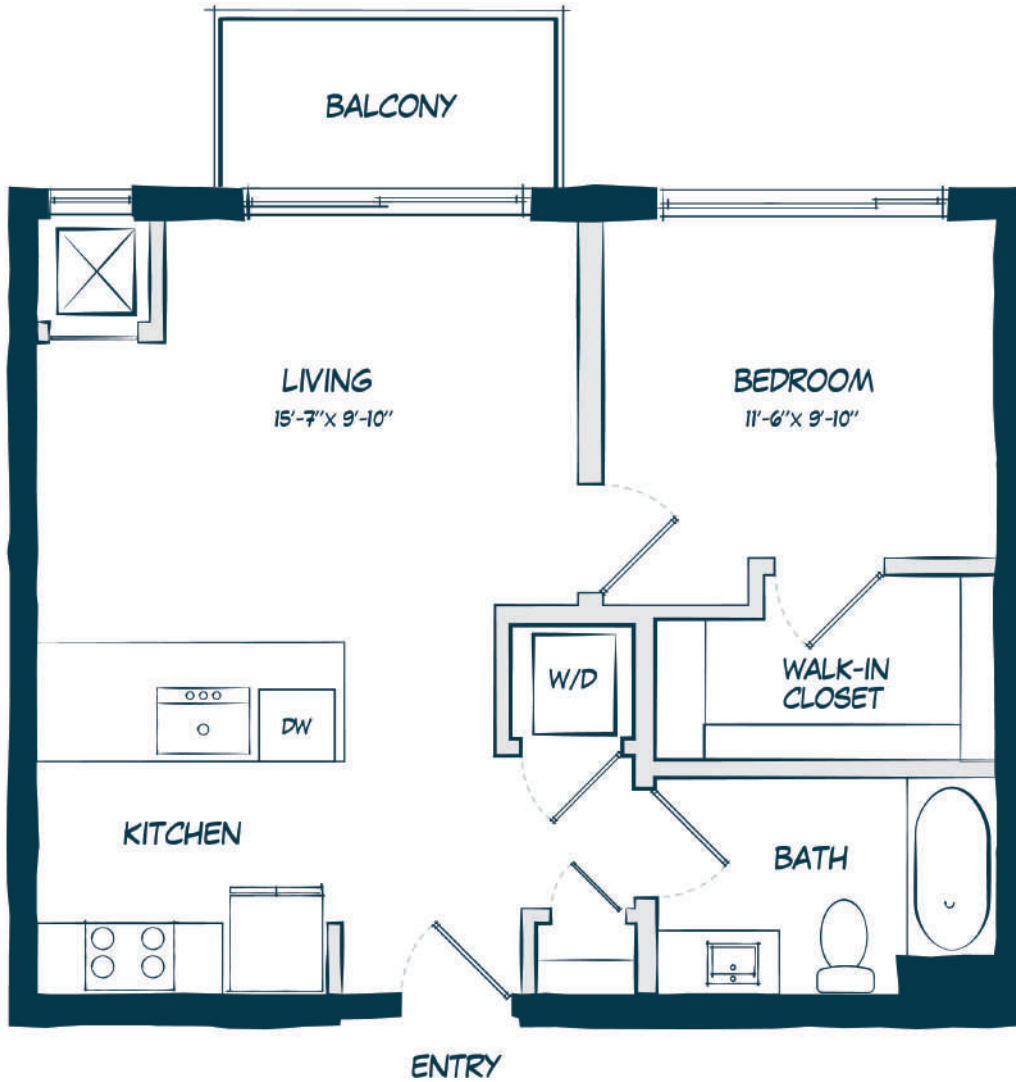

AA4

STUDIO / 1 BATH

614

SQ. FT.

CARAWAY
WEST END

5235 Wayzata Blvd. | St Louis Park, MN 55416

www.carawaywestend.com

* Pricing and availability are subject to change. Rent is based on monthly frequency. Additional fees may apply, such as but not limited to package delivery, trash, water, amenities, etc.

** Floorplans are artist's rendering. All dimensions are approximate. Actual product and specifications may vary in dimension or detail. Not all features are available in every apartment. Please see a representative for details.