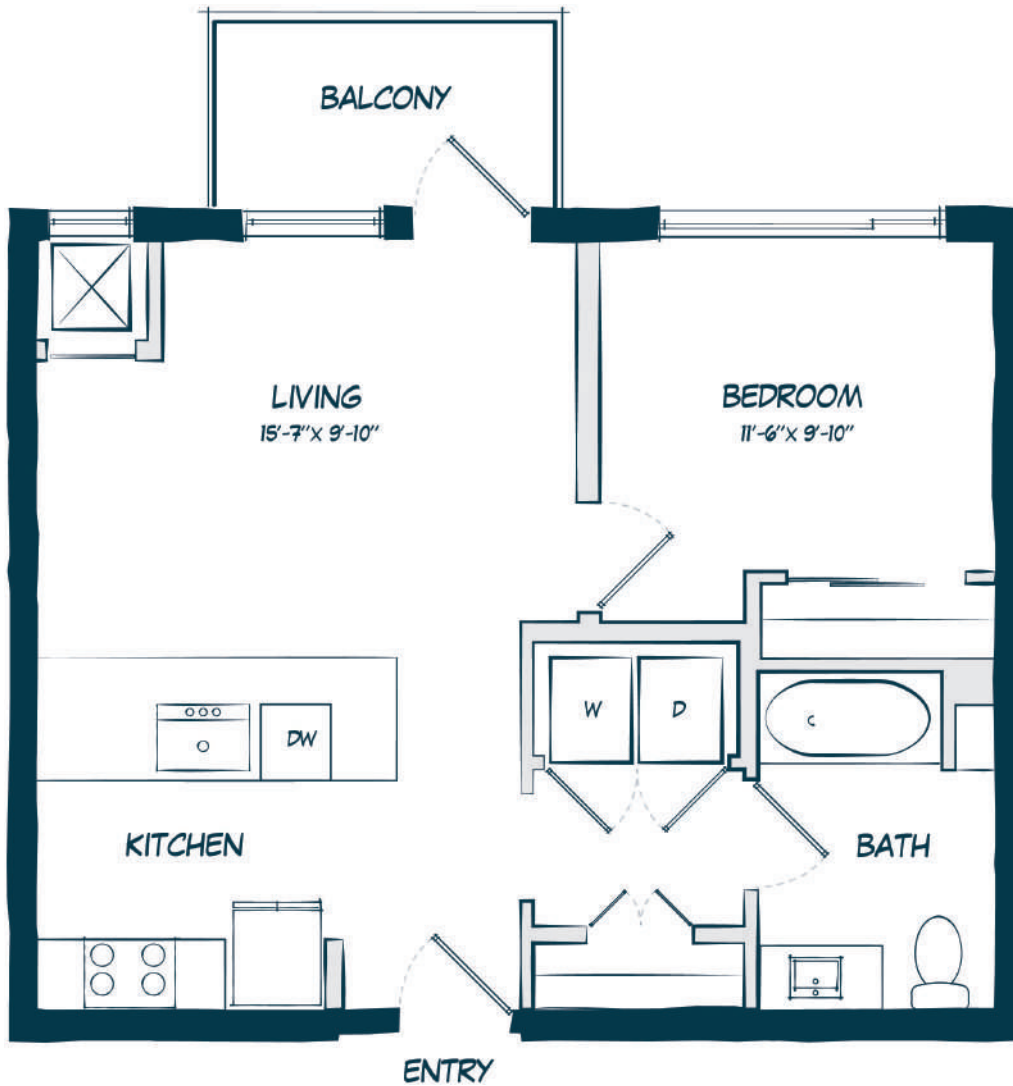

AA4 Type A

STUDIO / 1 BATH

614
SQ. FT.

CARAWAY
WEST END

5235 Wayzata Blvd. | St Louis Park, MN 55416

www.carawaywestend.com

* Pricing and availability are subject to change. Rent is based on monthly frequency. Additional fees may apply, such as but not limited to package delivery, trash, water, amenities, etc.

** Floorplans are artist's rendering. All dimensions are approximate. Actual product and specifications may vary in dimension or detail. Not all features are available in every apartment. Please see a representative for details.