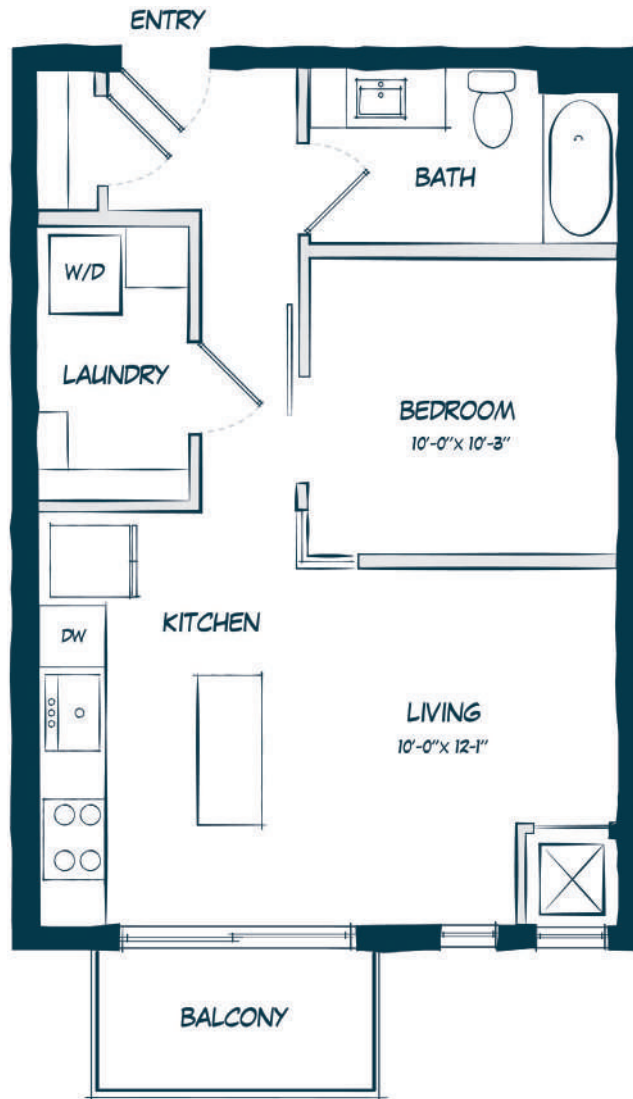

# AA3

STUDIO / 1 BATH

# 595

SQ. FT.

**CARAWAY**  
WEST END

5235 Wayzata Blvd. | St Louis Park, MN 55416

[www.carawaywestend.com](http://www.carawaywestend.com)

\* Pricing and availability are subject to change. Rent is based on monthly frequency. Additional fees may apply, such as but not limited to package delivery, trash, water, amenities, etc.

\*\* Floorplans are artist's rendering. All dimensions are approximate. Actual product and specifications may vary in dimension or detail. Not all features are available in every apartment. Please see a representative for details.