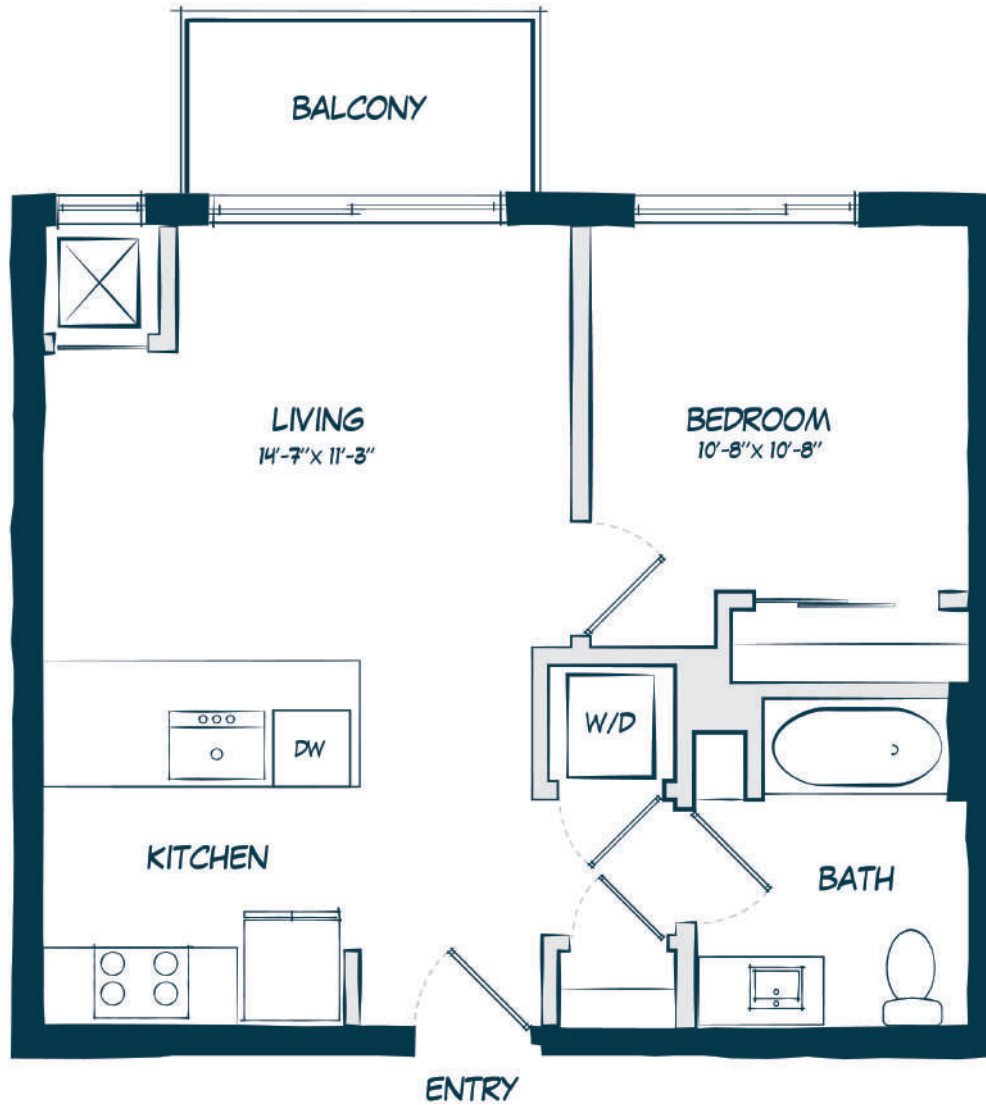

AA2

STUDIO / 1 BATH

575

SQ. FT.

CARAWAY
WEST END

5235 Wayzata Blvd. | St Louis Park, MN 55416

www.carawaywestend.com

* Pricing and availability are subject to change. Rent is based on monthly frequency. Additional fees may apply, such as but not limited to package delivery, trash, water, amenities, etc.

** Floorplans are artist's rendering. All dimensions are approximate. Actual product and specifications may vary in dimension or detail. Not all features are available in every apartment. Please see a representative for details.