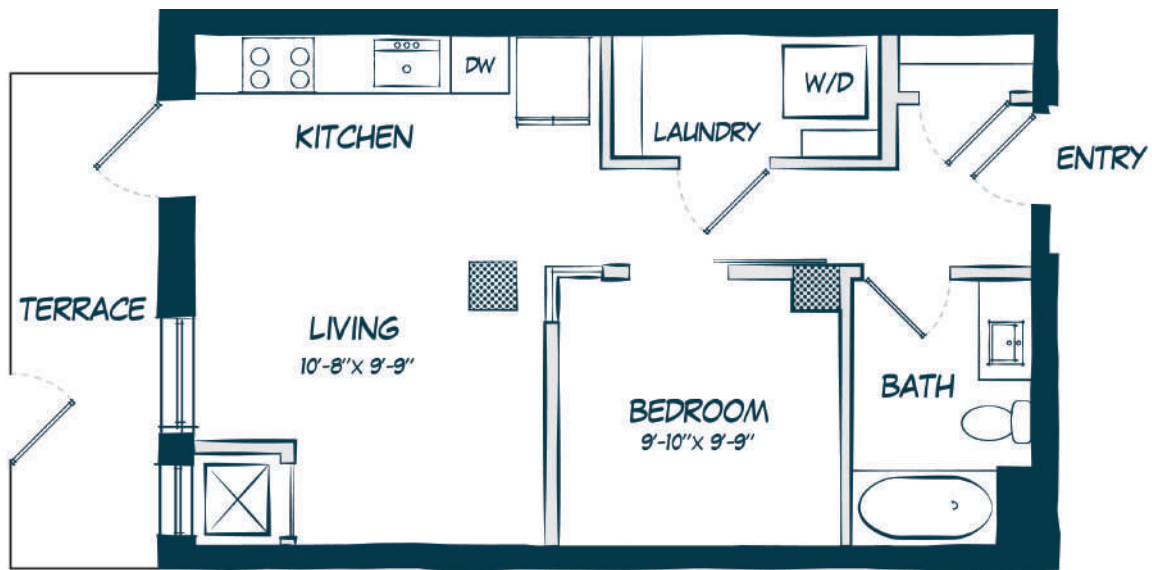

# AA1

STUDIO / 1 BATH

# 537

SQ. FT.

**CARAWAY**  
WEST END

5235 Wayzata Blvd. | St Louis Park, MN 55416

[www.carawaywestend.com](http://www.carawaywestend.com)

\* Pricing and availability are subject to change. Rent is based on monthly frequency. Additional fees may apply, such as but not limited to package delivery, trash, water, amenities, etc.

\*\* Floorplans are artist's rendering. All dimensions are approximate. Actual product and specifications may vary in dimension or detail. Not all features are available in every apartment. Please see a representative for details.